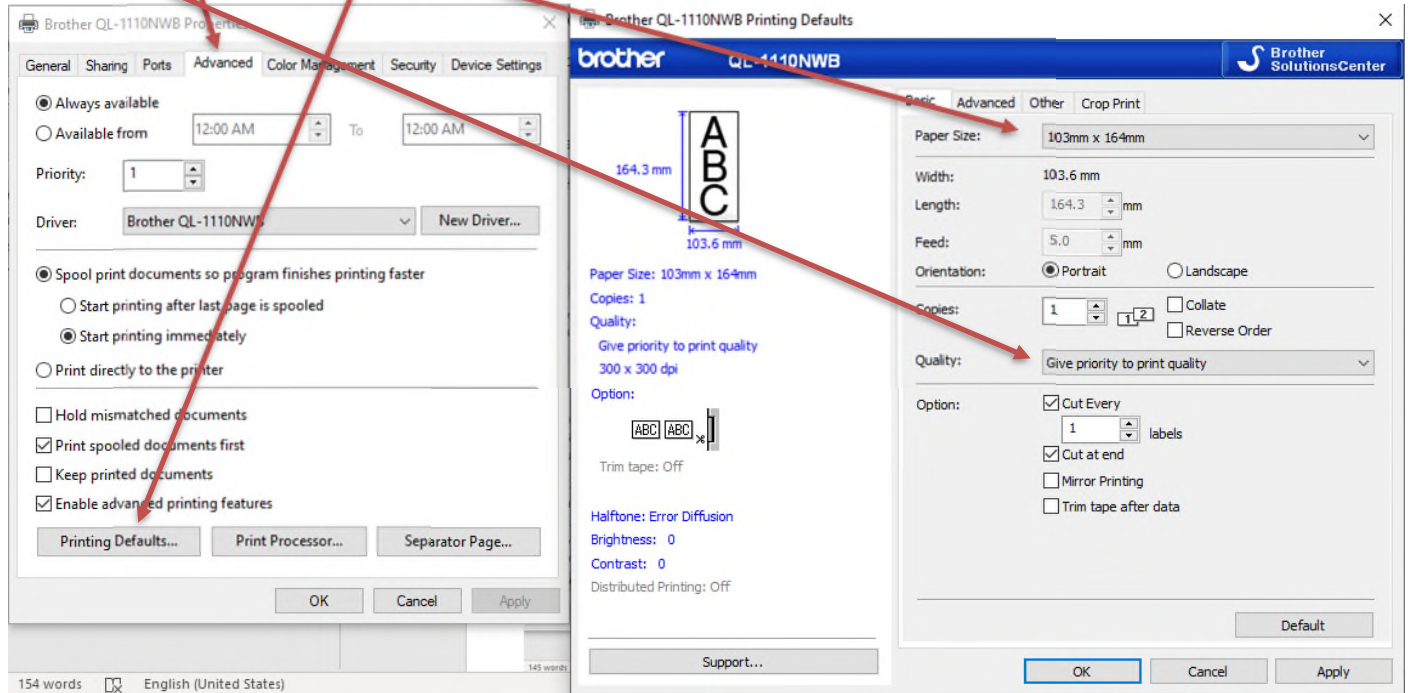

Setup Printing Defaults and Preferences for Shipping Label – DK-11247 (103x164mm)

Go to control panel and select “Devices and Printers” or “Printers and Scanners”

Right click your device and select “Printer properties”

Select Advanced then “Printing Defaults”

Set the paper size to the same Media in your machine (It is critical that this is correct)

Set the quality to “Give priority to print quality” (It is critical that this is correct)